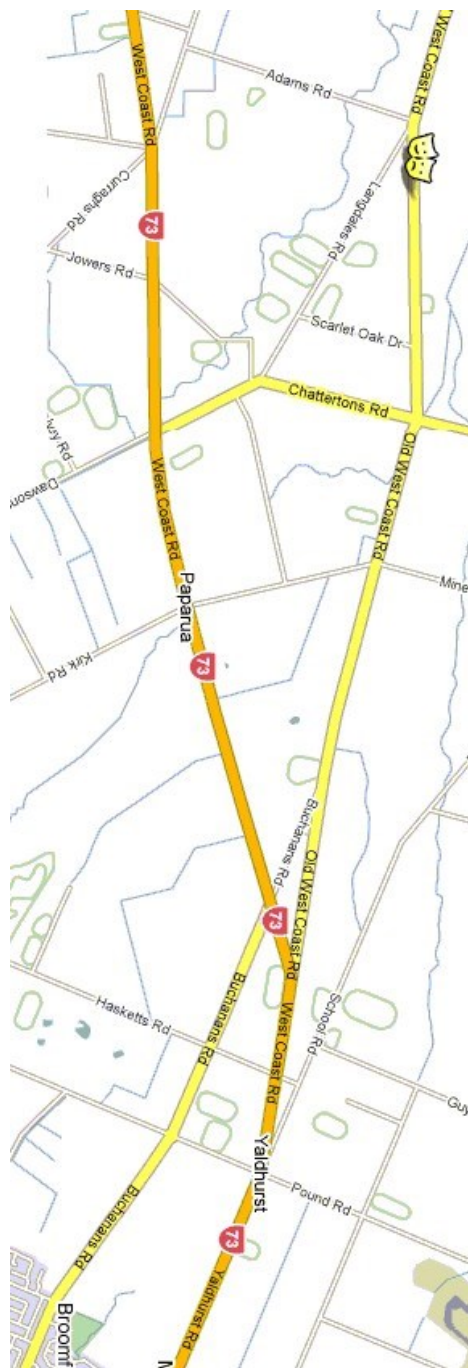

Loyalty Card at Nut Point

www.nutpoint.org Tel: 03 3421033

Cost Per Person:

Concerts Series Classical (M.D.): $28 /$18, Kids <10.

Special Events Mi: $28 /$18, for Kids <10 or as indicated.

Students Concerts: $18/$12 for Kids <10.

All events include complimentary refreshments.

Loyalty Members Card just under 30% Discount

For only $100 you get to chose 5 entries ($20 ENTRY) during 1 year from date of purchase

(Charity Events & Students Concerts excluded)

To Set your membership,

by email: office@nutpoint.org or call 3421033

www.nutpoint.org ☎ 03 3421033

222 Langdales Road Yaldhurst/West Melton

www.nutpoint.org Tel: 033421033

Nut Point Centre

Natinati Wāhi Pokapū

Arts, Music & Nature Centre - Christchurch & Canterbury

Toi, Puoro me Taiao Pokapū- Ōtautahi me Waitaha

~2025~

Legacy of over 20 Years

Cultural & Bio Diversity
on the Canterbury Plains

Concerts & Events Programme

*Programme subject to modifications .

For up-to-date info, please follow our website or get

CONNECTED.